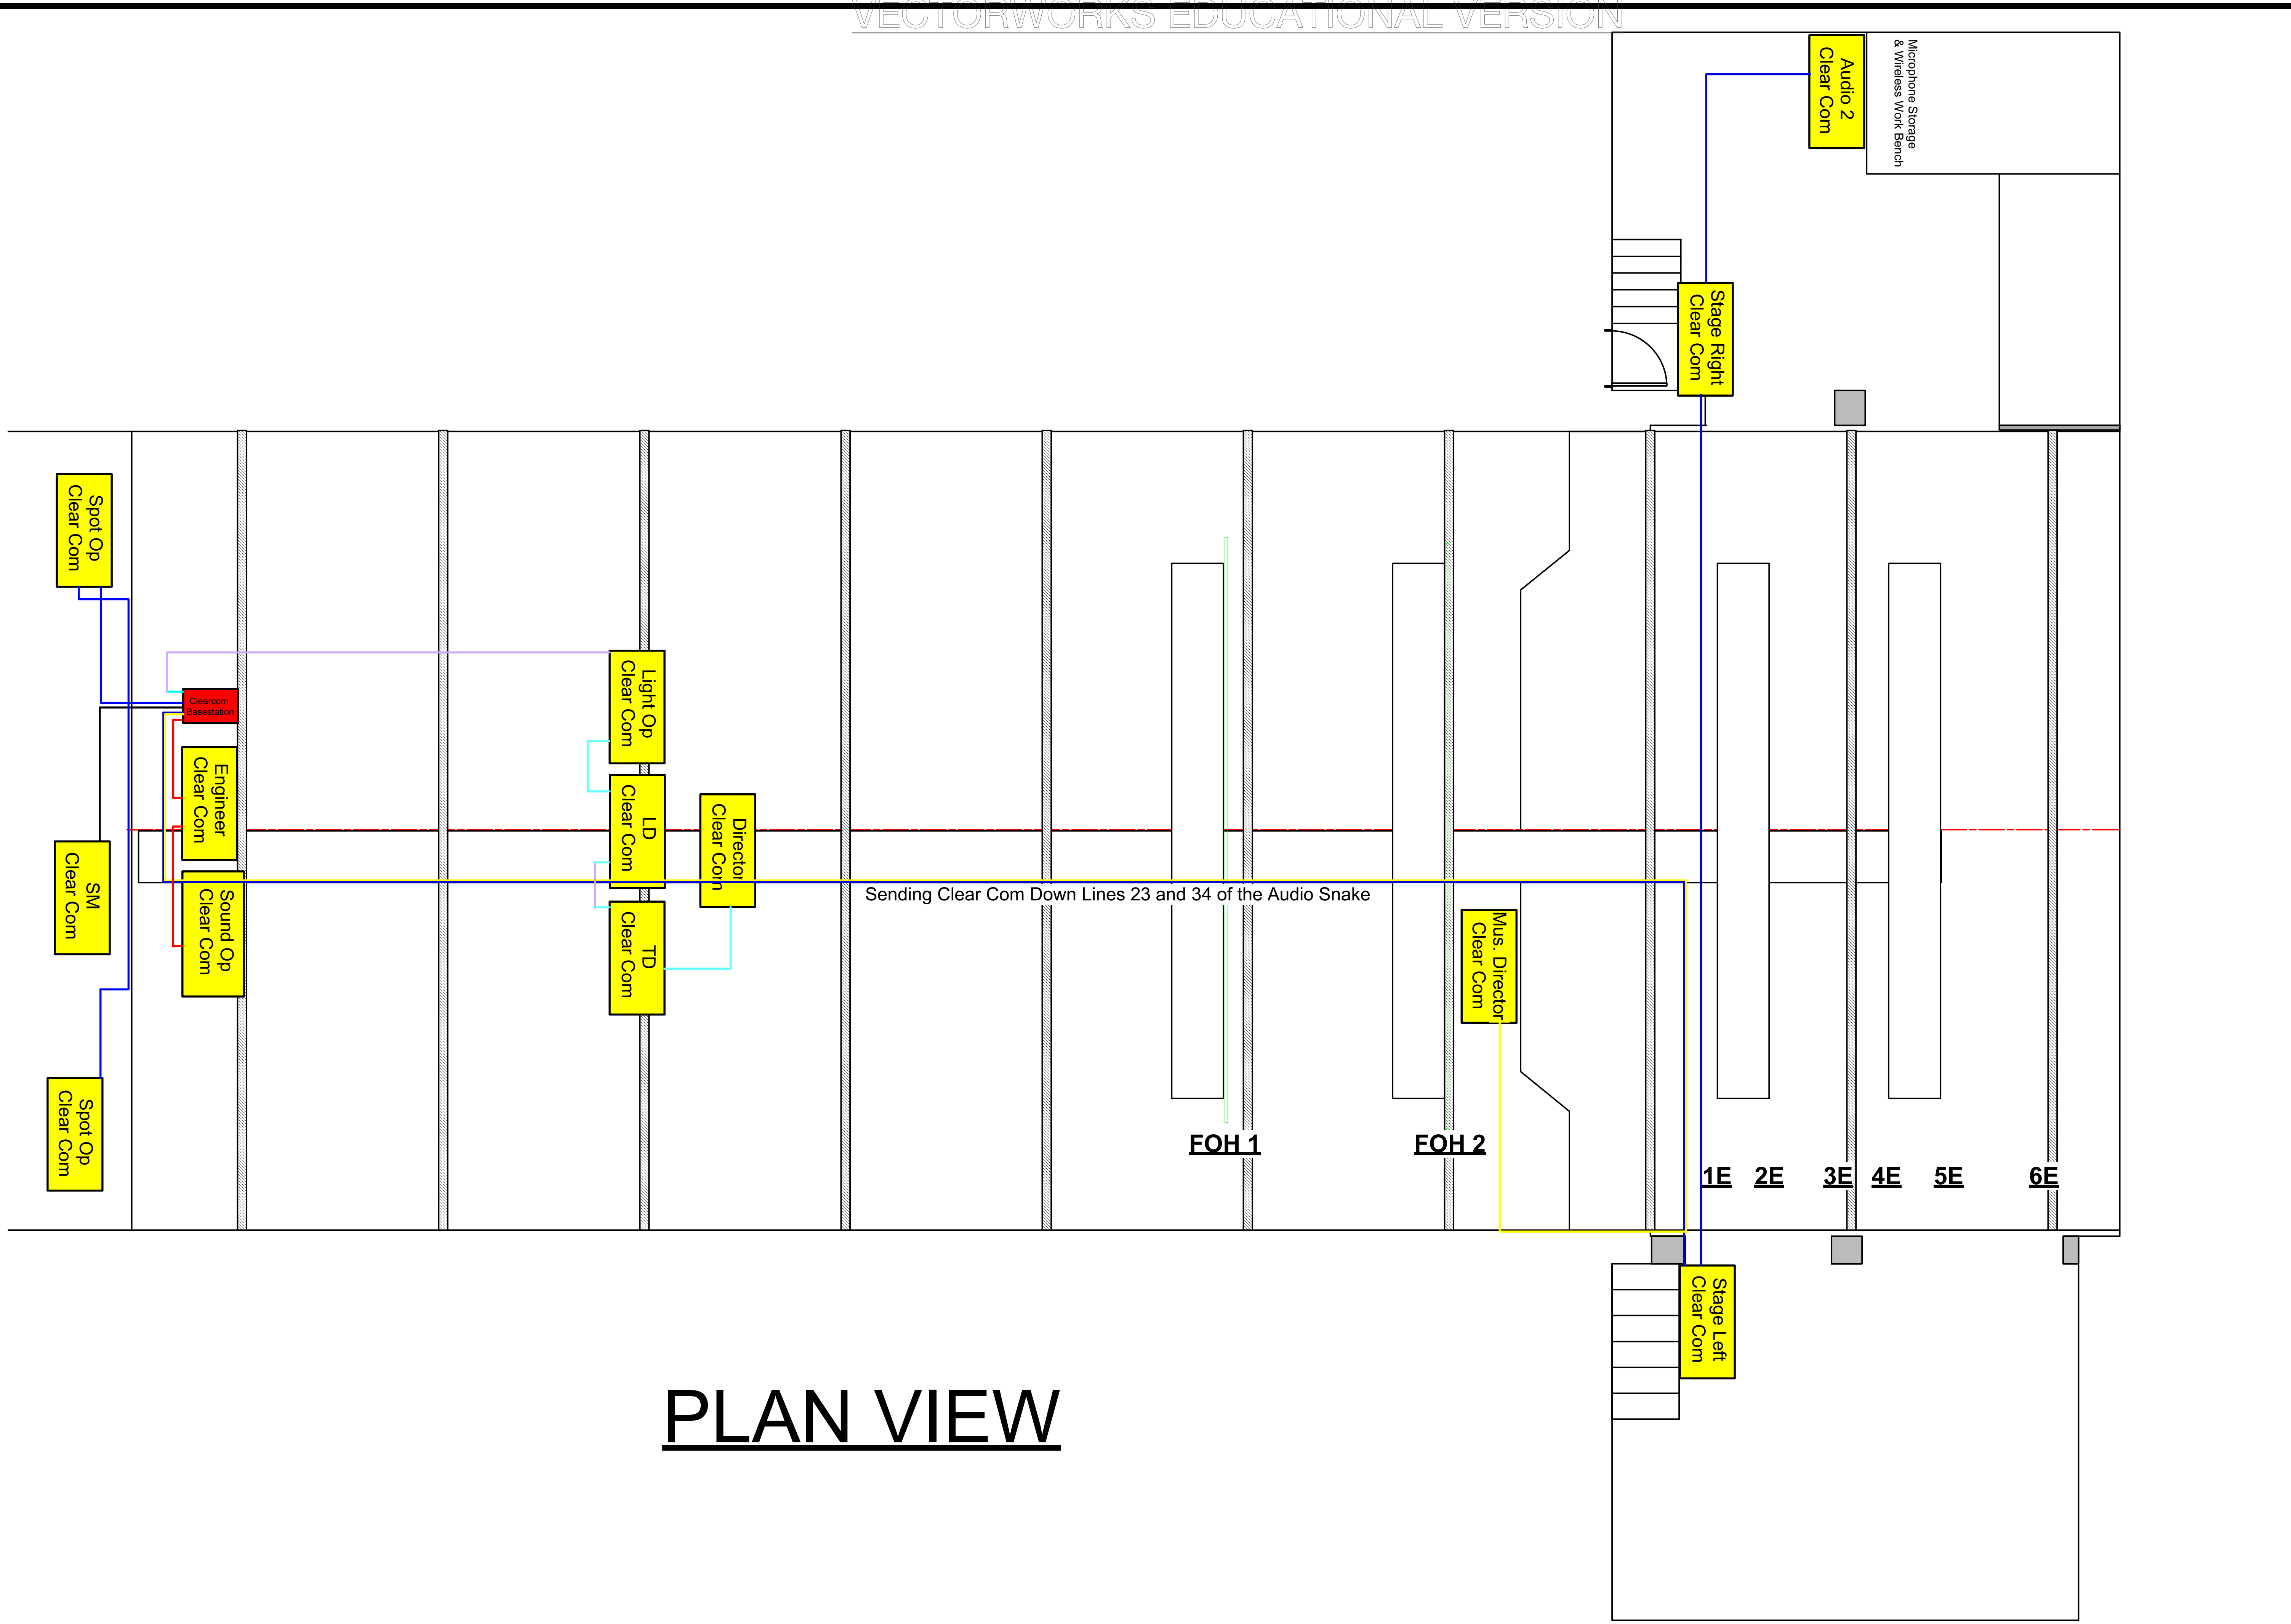

KEY TO SYMBOLS

1. 1 - Clear Com Beltpack
   - 1 - Clear Com Headset
2. Each beltpack has an two parell inputs and outputs.

Clear Com Base station
Has 6 outputs.

NOTES

THIS IS A PLAN VIEW
The Clearcom symbol is obviously not to scale.
This is the layout for Clear Com for Into the Woods TECH

REVISIONS

Into the Woods

Ingram Auditorium
1 BREVARD COLLEGE DRIVE
BREVARD, NORTH CAROLINA

PLATE: 1 OF 1