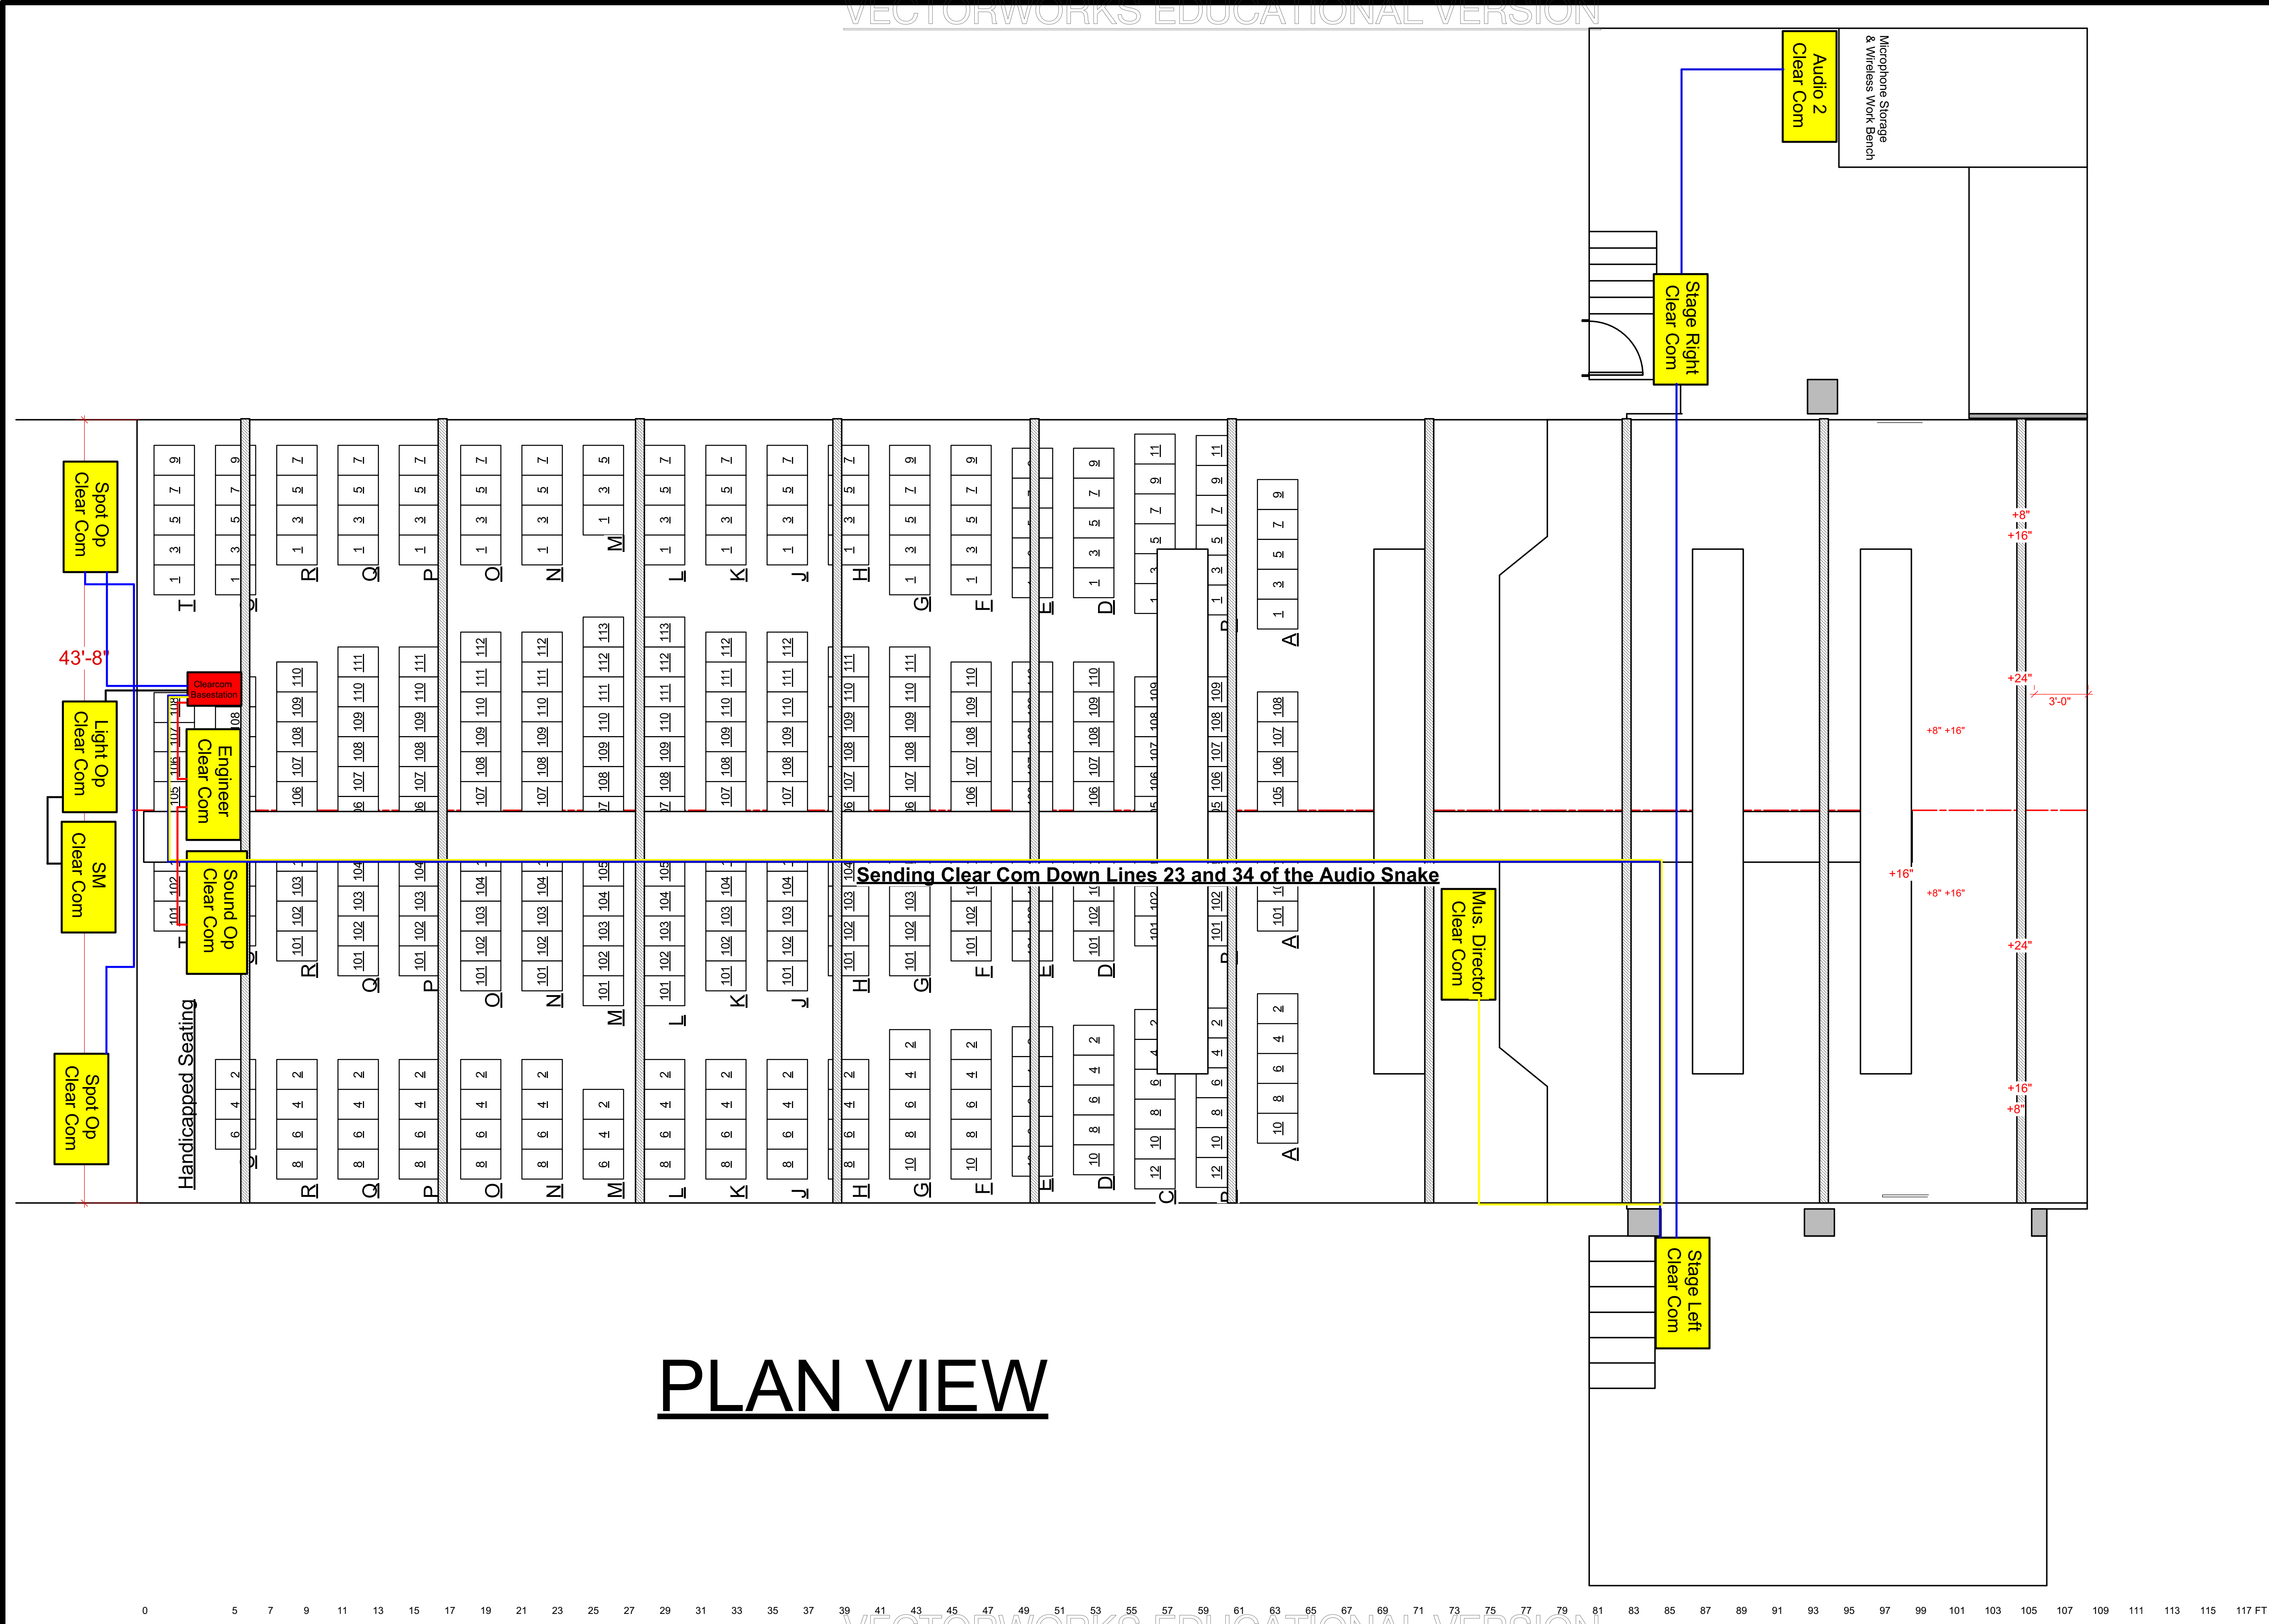

KEY TO SYMBOLS

- Clear Com Belt Pack & Headset
- Clearcom Basestation
- XLR Cable

NOTES

THIS IS A PLAN VIEW
The clearcom symbols are obviously not to scale.

This is the layout for Clear Com for Into the Woods SHOW

REVISIONS

Into the Woods

Ingram Auditorium
1 BREVARD COLLEGE DRIVE
BREVARD, NORTH CAROLINA

PLATE: 1 OF 1

0 5 7 9 11 13 15 17 19 21 23 25 27 29 31 33 35 37 39 41 43 45 47 49 51 53 55 57 59 61 63 65 67 69 71 73 75 77 79 81 83 85 87 89 91 93 95 97 99 101 103 105 107 109 111 113 115 117 FT